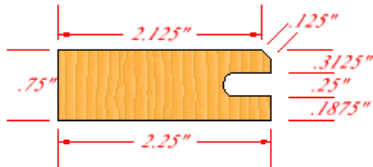

1000 - Standard

Drawer Front

Door

Door

3000 - Shaker

Drawer Front

Door

Door

4000 - V Groove

Drawer Front

Door

Door

5000 - Seamless V Groove

This stile profile has the same dimensions as our 4000 series frame. The unique nature of this door style is in the rail. With a Reverse V-Groove rail profile, we are able to offer a smooth face stile and rail join up and also provide the softening look of a beveled inside profile.