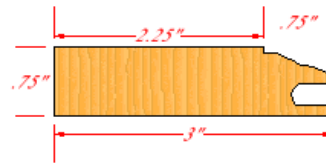

Door

copyright 2008 RS Cabinet Doors Ltd.