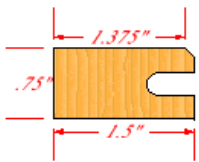

1000 - Standard

Drawer Front

Door

Door

3000 - Shaker

Drawer Front

Door

Door

4000 - V Groove

Drawer Front

Door

Door

5000 - Seamless V Groove

This stile profile has the same dimensions as our 4000 series frame. The unique nature of this door style is in the rail. With a Reverse V-Groove rail profile, we are able to offer a smooth face stile and rail join up and also provide the softening look of a beveled inside profile.