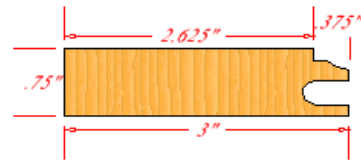

1000 - Standard

Drawer Front

Door

Door

3000 - Shaker

Drawer Front

Door

Door

4000 - V Groove

Drawer Front

Door

Door

5000 - Seamless V Groove

This stile profile has the same dimensions as our 4000 series frame. The unique nature of this door style is in the rail. With a Reverse V-Groove rail profile, we are able to offer a smooth face stile and rail join up and also provide the softening look of a beveled inside profile.