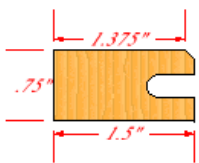

4000 - V Groove

Drawer Front

Door

Door

5000 - Seamless V Groove

This stile profile has the same dimensions as our 4000 series frame. The unique nature of this door style is in the rail. With a Reverse V-Groove rail profile, we are able to offer a smooth face stile and rail join up and also provide the softening look of a beveled inside profile.