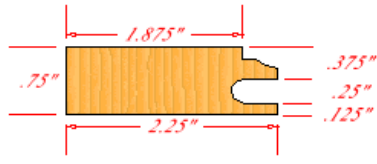

1000 - Standard

Drawer Front

Door

Door

3000 - Shaker

Drawer Front

Door

Door

4000 - V Groove

Drawer Front

Door

Door

5000 - Seamless V Groove

This stile profile has the same dimensions as our 4000 series frame. The unique nature of this door style is in the rail. With a Reverse V-Groove rail profile, we are able to offer a smooth face stile and rail join up and also provide the softening look of a beveled inside profile.