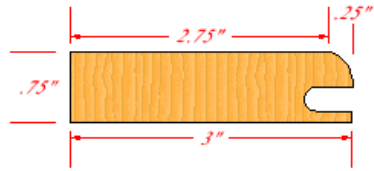

6000 - Bubble

Door

8000 - Bead