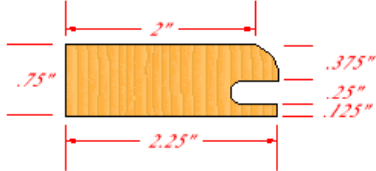

6000 - Bubble

Door

8000 - Bead