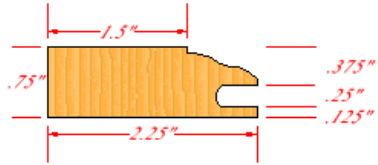

9000 - Cameo

Door

copyright 2008 RS Cabinet Doors Ltd.