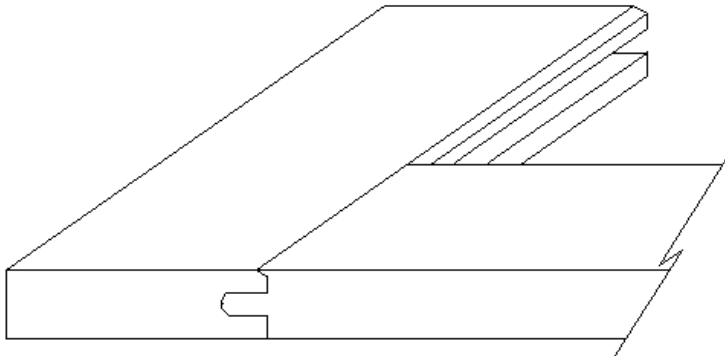

1000 - Standard

Drawer Front

Door

Door

3000 - Shaker

Drawer Front

Door

Door

4000 - V Groove

Drawer Front

Door

Door

5000 - Seamless V Groove

This stile profile has the same dimensions as our 4000 series frame. The unique nature of this door style is in the rail. With a Reverse V-Groove rail profile, we are able to offer a smooth face stile and rail join up and also provide the softening look of a beveled inside profile.