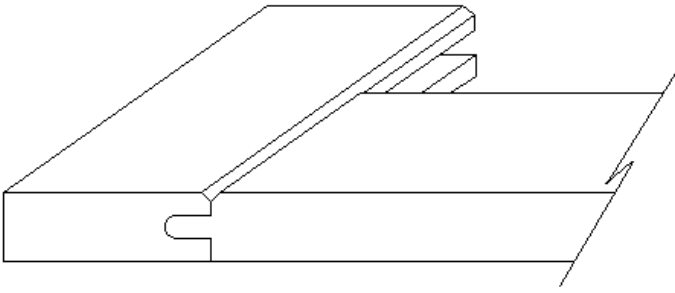

1000 - Standard

Drawer Front

Door

Door

3000 - Shaker

Drawer Front

Door

Door

4000 - V Groove

Drawer Front

Door

Door

5000 - Seamless V Groove

This stile profile has the same dimensions as our 4000 series frame. The unique nature of this door style is in the rail. With a Reverse V-Groove rail profile, we are able to offer a smooth face stile and rail join up and also provide the softening look of a beveled inside profile.