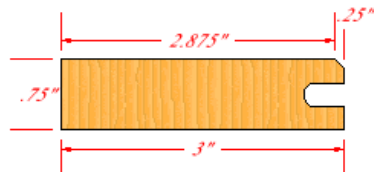

4000 - V Groove

5000 - Seamless V Groove

This stile profile has the same dimensions as our 4000 series frame. The unique nature of this door style is in the rail. With a Reverse V-Groove rail profile, we are able to offer a smooth face stile and rail join up and also provide the softening look of a beveled inside profile.

Door