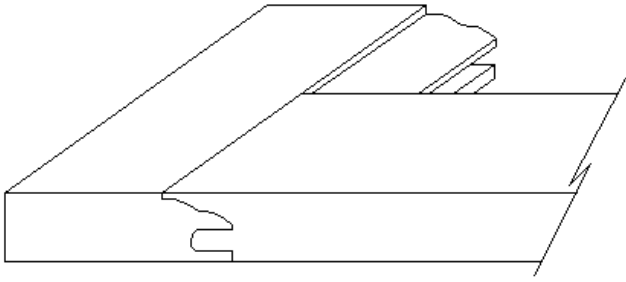

9000 - Cameo