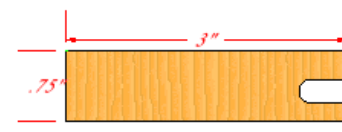

1000 - Standard

Drawer Front

Door

Door

3000 - Shaker

Drawer Front

Door

Door

4000 - V Groove

Drawer Front

Door

Door

5000 - Seamless V Groove

This stile profile has the same dimensions as our 4000 series frame. The unique nature of this door style is in the rail. With a Reverse V-Groove rail profile, we are able to offer a smooth face stile and rail join up and also provide the softening look of a beveled inside profile.