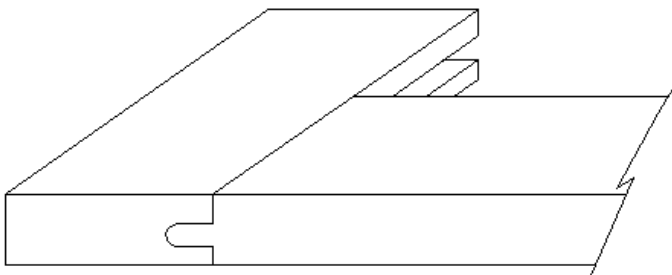

1000 - Standard

Drawer Front

Door

Door

3000 - Shaker

Drawer Front

Door

Door

4000 - V Groove

Drawer Front

Door

Door

5000 - Seamless V Groove

This stile profile has the same dimensions as our 4000 series frame. The unique nature of this door style is in the rail. With a Reverse V-Groove rail profile, we are able to offer a smooth face stile and rail join up and also provide the softening look of a beveled inside profile.