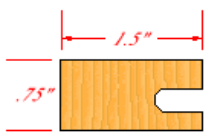

1000 - Standard

Drawer Front

Door

Door

3000 - Shaker

Drawer Front

Door

Door

4000 - V Groove

Drawer Front

Door

Door

5000 - Seamless V Groove

This stile profile has the same dimensions as our 4000 series frame. The unique nature of this door style is in the rail. With a Reverse V-Groove rail profile, we are able to offer a smooth face stile and rail join up and also provide the softening look of a beveled inside profile.