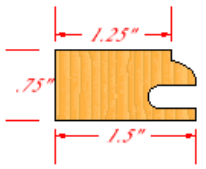

8000 - Bead

Drawer Front