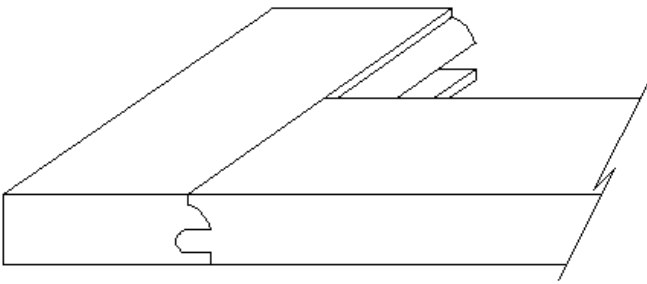

6000 - Bubble

8000 - Bead