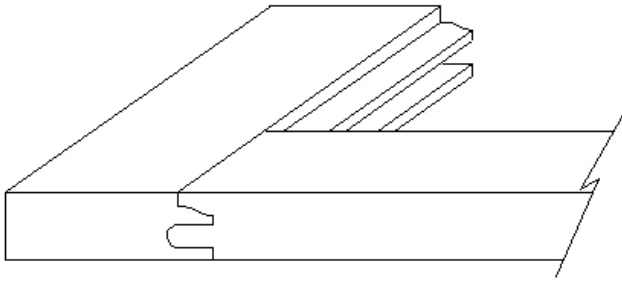

1000 - Standard

Drawer Front

Door

Door

3000 - Shaker

Drawer Front

Door

Door

4000 - V Groove

Drawer Front

Door

Door

5000 - Seamless V Groove

This stile profile has the same dimensions as our 4000 series frame. The unique nature of this door style is in the rail. With a Reverse V-Groove rail profile, we are able to offer a smooth face stile and rail join up and also provide the softening look of a beveled inside profile.