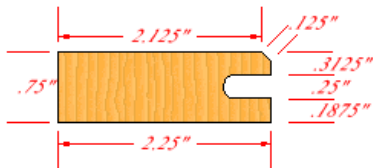

4000 - V Groove

5000 - Seamless V Groove

This stile profile has the same dimensions as our 4000 series frame. The unique nature of this door style is in the rail. With a Reverse V-Groove rail profile, we are able to offer a smooth face stile and rail join up and also provide the softening look of a beveled inside profile.

Door