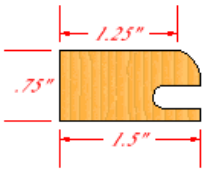

6000 - Bubble

Drawer Front