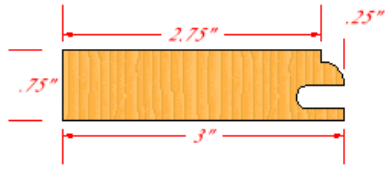

6000 - Bubble

8000 - Bead

Door