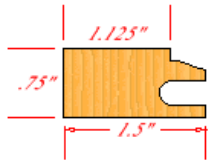

1000 - Standard

Drawer Front

Door

Door

3000 - Shaker

Drawer Front

Door

Door

4000 - V Groove

Drawer Front

Door

Door

5000 - Seamless V Groove

This stile profile has the same dimensions as our 4000 series frame. The unique nature of this door style is in the rail. With a Reverse V-Groove rail profile, we are able to offer a smooth face stile and rail join up and also provide the softening look of a beveled inside profile.