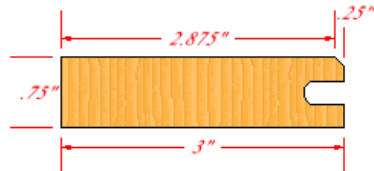

1000 - Standard

Drawer Front

Door

Door

3000 - Shaker

Drawer Front

Door

Door

4000 - V Groove

Drawer Front

Door

Door

5000 - Seamless V Groove

This stile profile has the same dimensions as our 4000 series frame. The unique nature of this door style is in the rail. With a Reverse V-Groove rail profile, we are able to offer a smooth face stile and rail join up and also provide the softening look of a beveled inside profile.