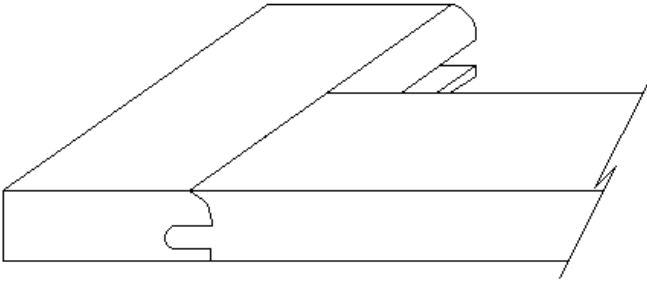

6000 - Bubble