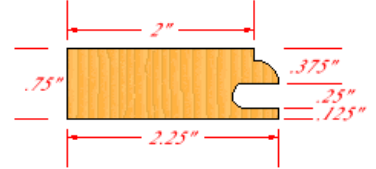

6000 - Bubble

8000 - Bead

Door