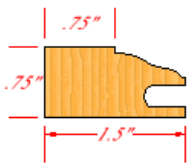

9000 - Cameo

Drawer Front