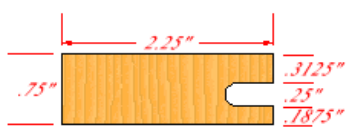

1000 - Standard

Drawer Front

Door

Door

3000 - Shaker

Drawer Front

Door

Door

4000 - V Groove

Drawer Front

Door

Door

5000 - Seamless V Groove

This stile profile has the same dimensions as our 4000 series frame. The unique nature of this door style is in the rail. With a Reverse V-Groove rail profile, we are able to offer a smooth face stile and rail join up and also provide the softening look of a beveled inside profile.