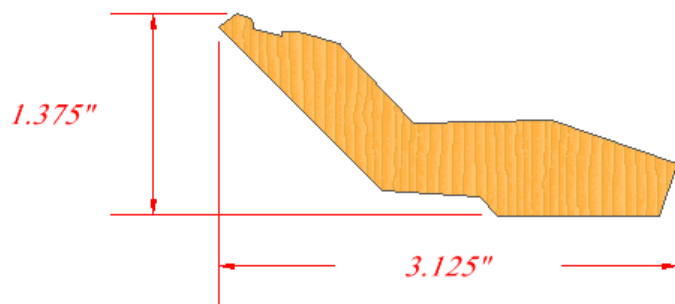

220 Series Small Crown Moulding

310 Series Medium Crown Moulding

330 Series Euro Crown Moulding

350 Series Shaker Moulding

410 Series Colonial Moulding

copyright 2008 RS Cabinet Doors Ltd.