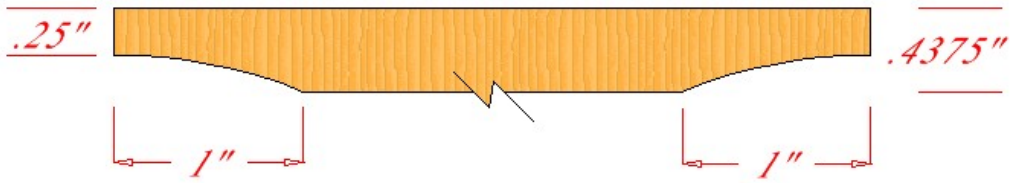

500 Series Panel Reverse Raised