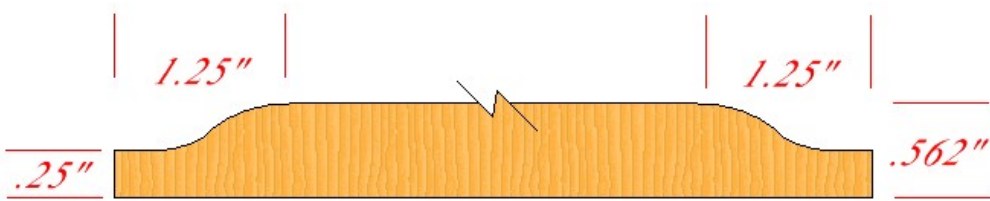

## 500 Series Panel Reverse Raised with Double V-Groove

600 Series Panel 3/8" Cove

---

900 Series Panel

---

copyright 2008 RS Cabinet Doors Ltd.