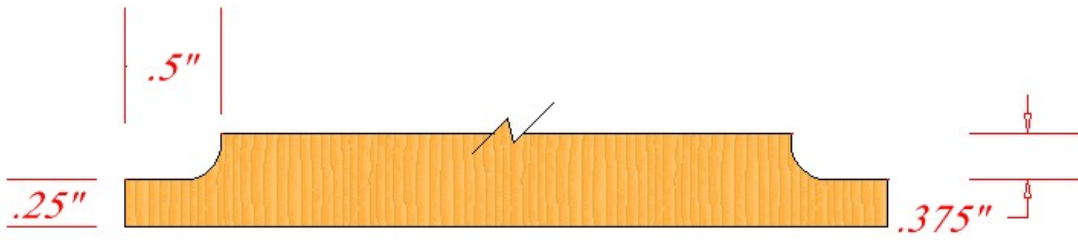

600 Series Panel 3/8" Cove