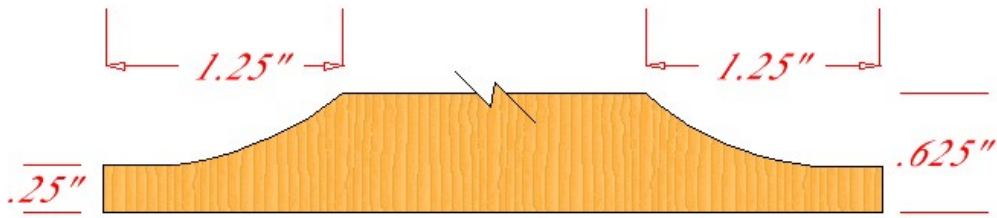

100 Series Panel